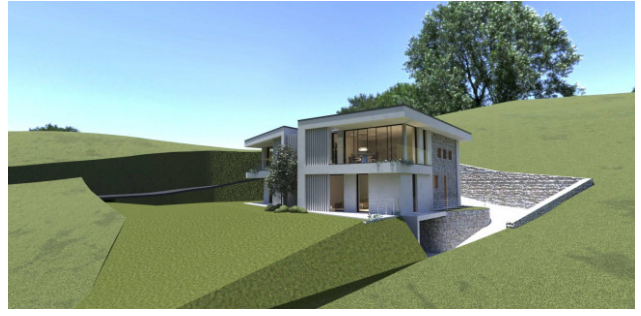

TEAM POLINI

Via Pietro Mascagni, 2/A - Lallio (BG) - Phone number +393890425787
rpolini@remax.it - <https://www.teampolini.it/en>
VAT 03737200166